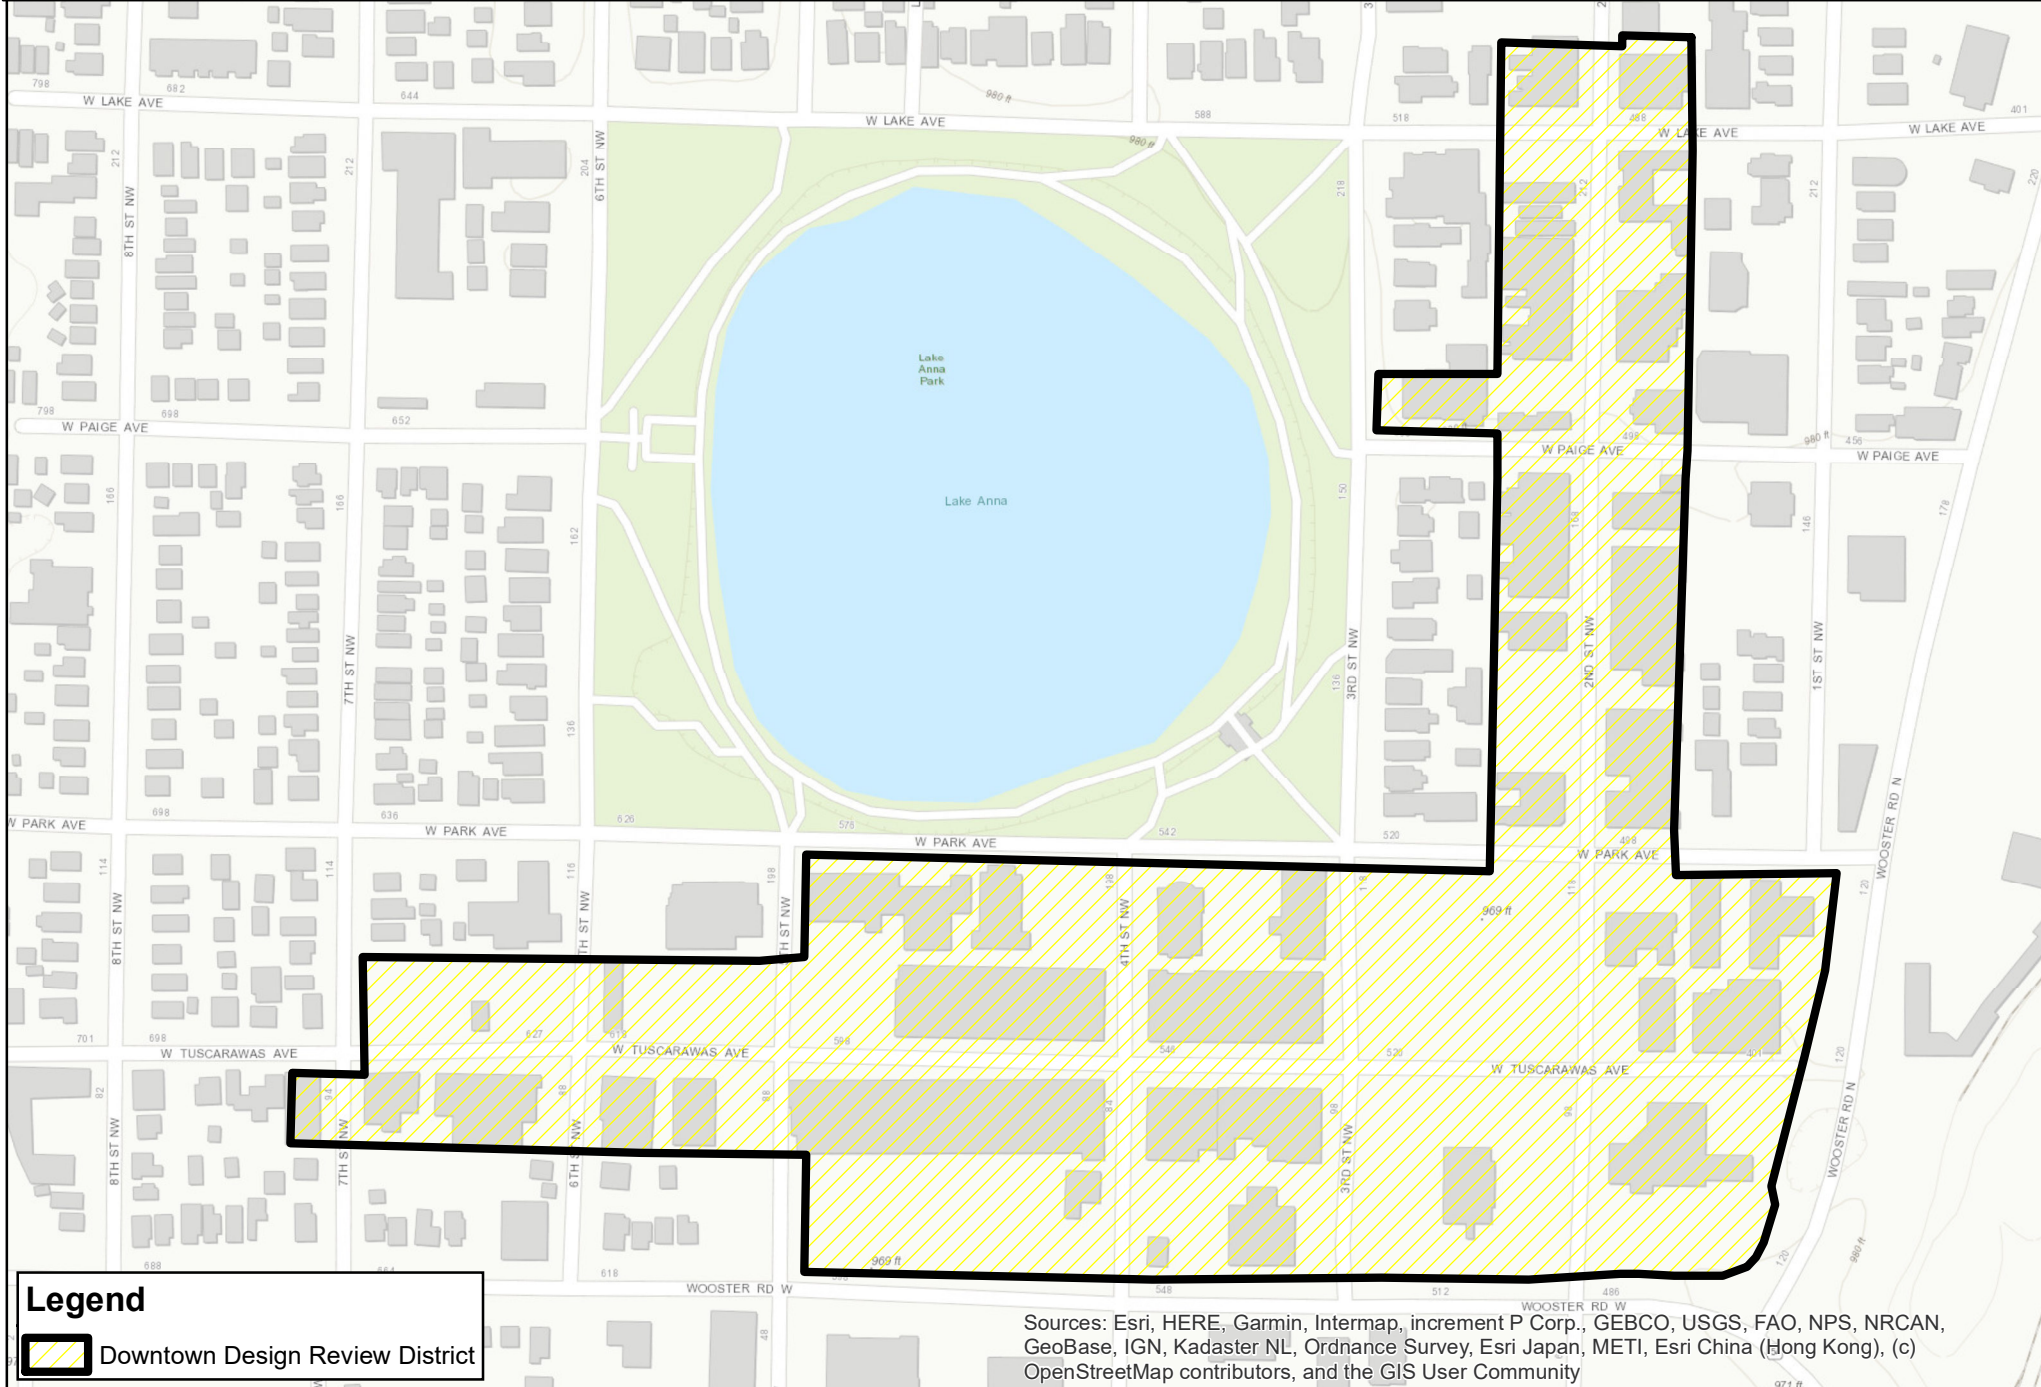

City of Barberton

Downtown Design Review District

Legend

 Downtown Design Review District

Sources: Esri, HERE, Garmin, Intermap, increment P Corp., GEBCO, USGS, FAO, NPS, NRCAN, GeoBase, IGN, Kadaster NL, Ordnance Survey, Esri Japan, METI, Esri China (Hong Kong), (c) OpenStreetMap contributors, and the GIS User Community